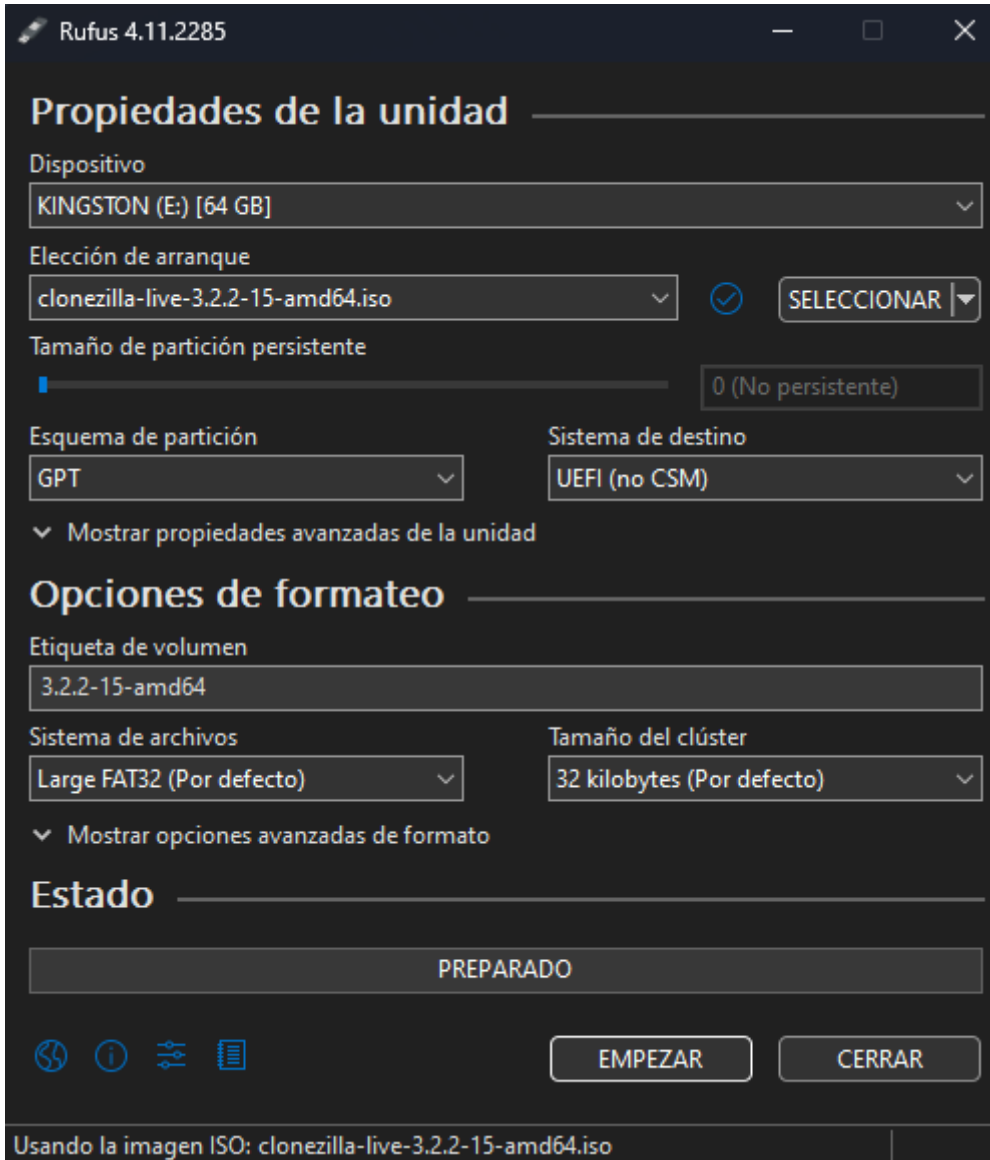

# Rufus: Uefi-Only

Rufus: Aopen DE6140 / Quad HDMI

xdfg

Revision #5

Created 14 October 2025 08:19:19 by Desarrollo

Updated 14 October 2025 10:22:14 by Desarrollo